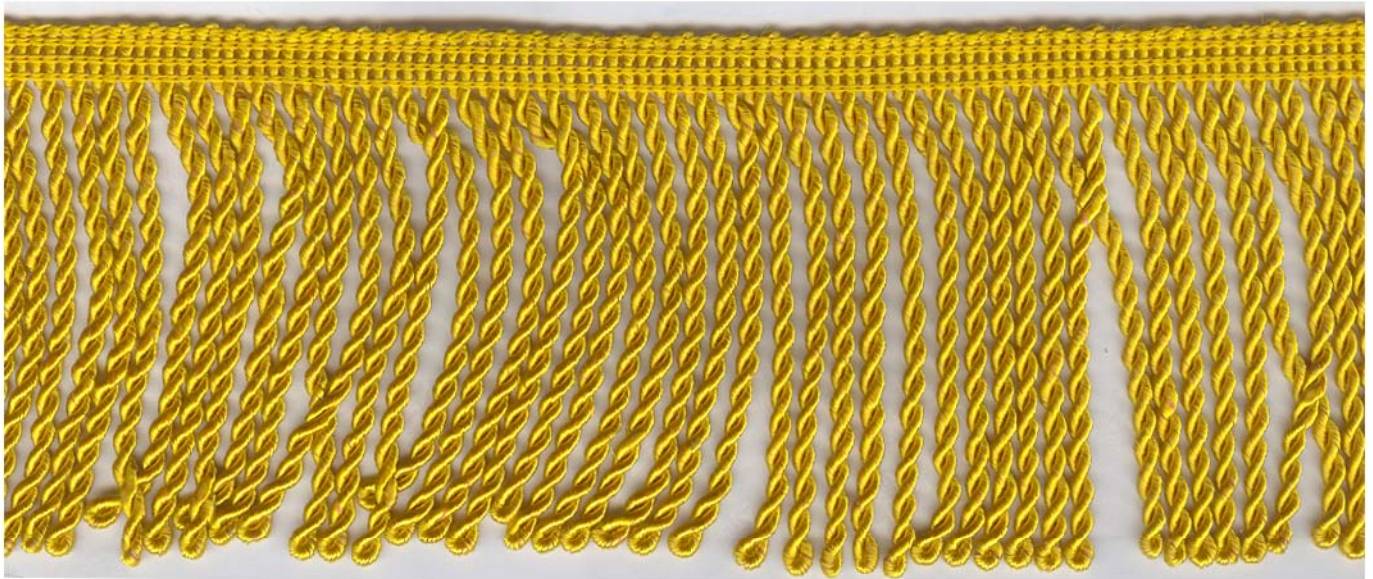

Fleco Rapacejo Rayón 7cm.

CANTIDAD	ENVASE
50	MT.

P511026
COLORIDO

P511026_0001 Blanco

P511026_0005 Celeste

P511026_0011 Oro

P511026_0018 Amarillo

P511026_0023 Morado

P511026_0039 Marrón

P511026_0126 Granate